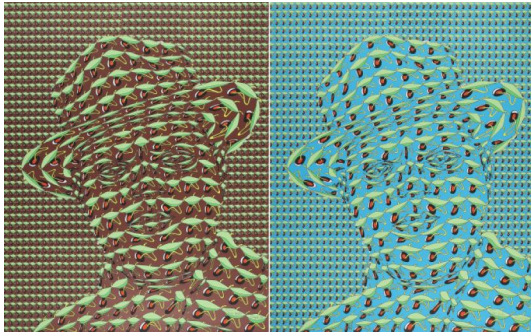

Lot 8

Auction The Art of Printmaking | ONLINE ONLY

Date 13.10.2022, ca. 18:10

BAYRLE, THOMAS
1937 Berlin

Title: Orson Welles.
Subtitle: Mixed Lot of 2 Silkscreens.
Date: 1971.
Technique: Each: Colour silkscreen on thin card.
Depiction Size: 76 x 60cm.
Notation: . Signed, dated and numbered.
Publisher: Edition Rothe, Heidelberg (publisher).
Number: 1/50.

Condition:

Minimal rubbing, especially in the corners. Verso minimally stained. Otherwise both sheets are in very good condition.

Estimate: 1.200 € - 1.500 €; Hammer: 2.600 €
