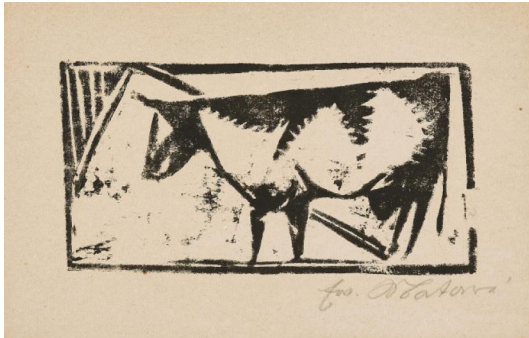

Search 62

Auction Modern Art | ONLINE ONLY

Date 03.11.2022, ca. 19:04

MATARÉ, EWALD
1887 Aachen - 1965 Buderich

Title: Stehende Kuh nach links.
Date: 1920.
Technique: Colour woodcut on vellum.
Depiction Size: 7,5 x 15cm.
Sheet Size: 19,5 x 25,5cm.
Notation: Signed.

Condition:
Sheet with irregular discoloured spots, former mat window visible. Verso circumferentially remains of an old mounting.

Literature:
- Mataré, Sonja/Werd, Guido de: Ewald Mataré - Holzschnitte, Werkverzeichnis, Kleve 1990, cat. rais. no. 30.