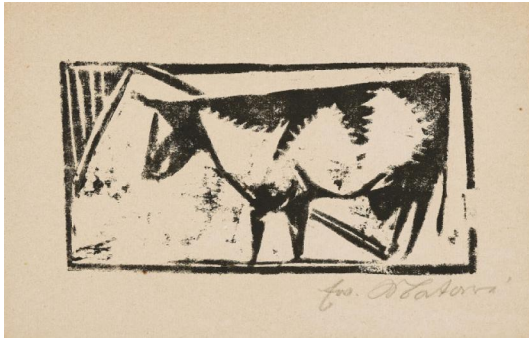

Lot 62

Auction Modern Art | ONLINE ONLY

Date 03.11.2022, ca. 19:04

MATARÉ, EWALD
1887 Aachen - 1965 Büderich

Title: Stehende Kuh nach links.
Date: 1920.
Technique: Colour woodcut on vellum.
Depiction Size: 7,5 x 15cm.
Sheet Size: 19,5 x 25,5cm.
Notation: Signed.

Condition:
Sheet with irregular discoloured spots, former mat window visible. Verso circumferentially remains of an old mounting.

Literature:
- Mataré, Sonja/Werd, Guido de: Ewald Mataré - Holzschnitte, Werkverzeichnis, Kleve 1990, cat. rais. no. 30.