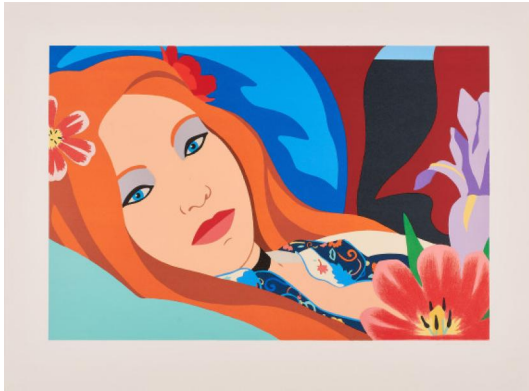

Search 26

Auction Made in America | ONLINE ONLY

Date 09.03.2023, ca. 18:28

WESSELMANN, TOM
1931 Cincinnati, OH/USA - 2004 New York

Title: Lulu.
Date: 1982.
Technique: Colour lithograph on laid paper.
Depiction Size: 42,5 x 63,5cm.
Sheet Size: 56 x 76,5cm.
Notation: Signed, dated and numbered.
Publisher: Metropolitan Opera New York (publisher).
Number: 133/250.

Condition:
Minimal traces of handling. Minimal bump at lower left corner. Verso remains of an old mounting and minimal bleeding through of the printing ink. Otherwise very good condition.

Equipped with the blind stamp of the publisher.