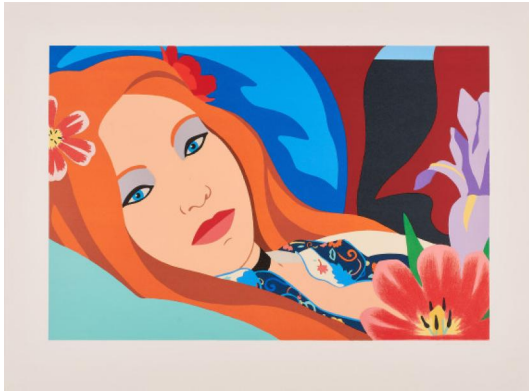

Lot 26

Auction Made in America | ONLINE ONLY

Date 09.03.2023, ca. 18:28

WESSELMANN, TOM
1931 Cincinnati, OH/USA - 2004 New York

Title: Lulu.
Date: 1982.
Technique: Colour lithograph on laid paper.
Depiction Size: 42,5 x 63,5cm.
Sheet Size: 56 x 76,5cm.
Notation: Signed, dated and numbered.
Publisher: Metropolitan Opera New York (publisher).
Number: 133/250.

Condition:
Minimal traces of handling. Minimal bump at lower left corner. Verso remains of an old mounting and minimal bleeding through of the printing ink. Otherwise very good condition.

Equipped with the blind stamp of the publisher.