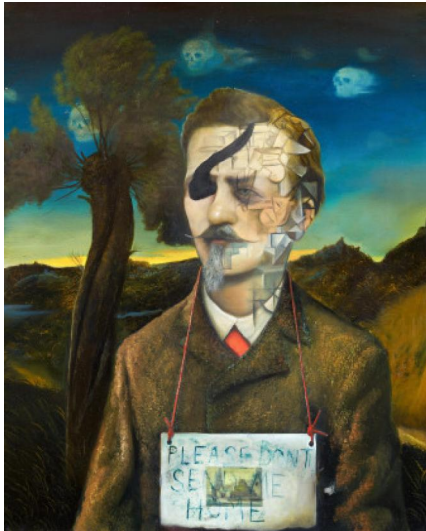

Lot 52

Auction Contemporary Curated | ONLINE ONLY

Date 06.04.2023, ca. 14:13

QUINN, GED
1963 Liverpool

Title: The Emigrant Moon.

Date: 2010.

Technique: Oil on canvas.

Measurement: 61 x 49.5cm.

Notation: Signed and dated verso on the canvas overlap: Ged Quinn 2010.

Condition:

Minimal rubbing at the two lower corners. Otherwise very good condition.

Provenance:

- Wilkinson Gallery, London (label)
- Collection Prof. Dr. Olbricht, Essen.