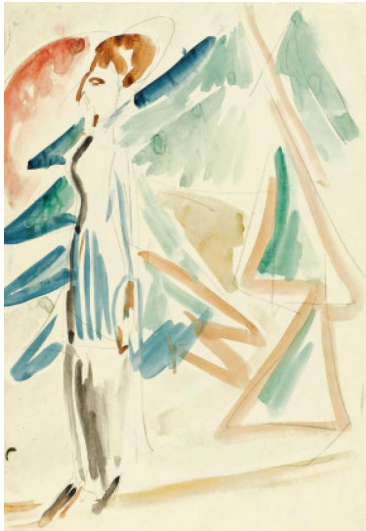

Lot 123

Auction Modern, Post War & Contemporary

Date 06.06.2023, ca. 10:46

Preview 01.06.2023 - 10:00:00 bis
04.06.2023 - 16:00:00

KIRCHNER, ERNST LUDWIG
1880 Aschaffenburg - 1938 Frauenkirch/Davos

Title: Dame vor Waldstück.

Date: 1916.

Technique: Watercolour and pencil on satin chamois paper.

Measurement: 53 x 36cm.

Notation: Inscribed with work numbers verso lower left: K3789 und C4097. Here also equipped with estate stamp:

Nachlass E. L. Kirchner A Be/Bh 7.

Frame/Pedestal: Framed.

On the verso is the drawing "Weissfluh und Schafgrind (Die Berge)". The work is listed in the Ernst Ludwig Kirchner Archive, Wittrach/Bern.

Provenance: