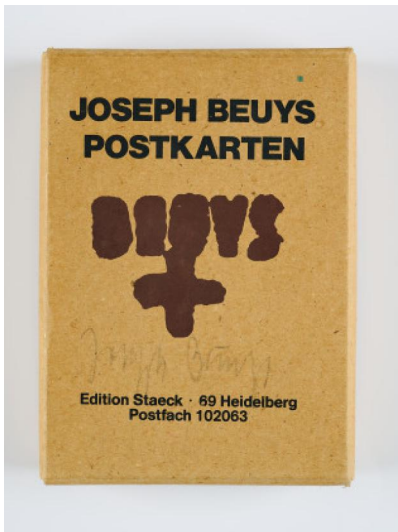

Search 3

Auction Prints and Multiples | ONLINE ONLY

Date 11.04.2024, ca. 18:05

BEUYS, JOSEPH
1921 KREFELD - 1986 DÜSSELDORF

Title: Postkarten.

Date: 1969-1980.

Technique: Card boxes with 28 post cards. Each colour offset on thin card.

Measurement: Post cards each: 10,5 x 14,5cm (resp. 14,5 x 10,5cm). Box: 16,5 x 12 x 4cm.

Notation: Signed (on the box).

Publisher: Edition Staeck, Heidelberg (publisher).

Condition:

Post card minimally discoloured and with occasional minimal bumpings to the edges. Box slightly discoloured.