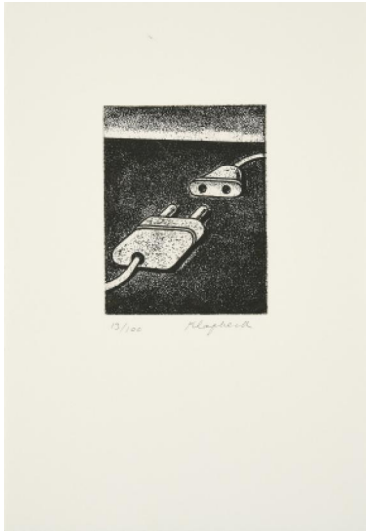

Lot 105

Auction From Beuys to Warhol | ONLINE ONLY

Date 30.10.2024, ca. 19:47

KLAPHECK, KONRAD
Düsseldorf 1935 - 2023

Title: Begegnung (From: Die Sammlung Kemp).

Date: 1984/ 2001.

Technique: Etching on laid paper.

Depiction Size: 11 x 8,5cm.

Sheet Size: 27 x 19cm.

Notation: Signed and numbered.

Publisher: Stiftung Museum Kunstpalast, Düsseldorf (publisher).

Number: 13/100.

Condition:

Minimal creases in both left corners. Verso minimal bled-through of the printing colour. Otherwise very good condition.