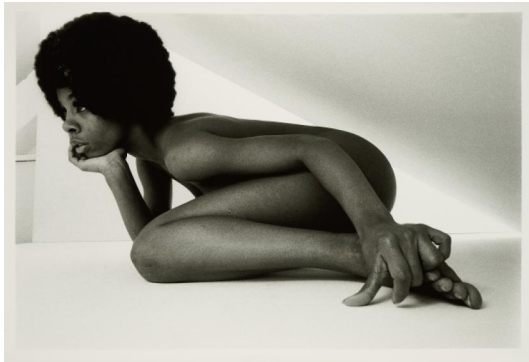

Lot 35

Auction Photography | ONLINE ONLY

Date 06.02.2025, ca. 09:00

MCBRIDE, WILL
1931 St.Louis/Missouri - 2015 Berlin

Title: Donna.
Date: 1969/2016.
Technique: Gelatin silver print on baryta paper.
Depiction Size: 49 x 74cm.
Sheet Size: 53,5 x 78cm.
Notation: Numbered (verso on estate stamp).
Number: 3/25.

Condition:
Minimal traces of handling. Occasional minimal scratches to the surface. Minimal staining on verso. Otherwise very good condition.

With the artist's estate stamp on the verso. The photograph is from 1969, the print from 2016.