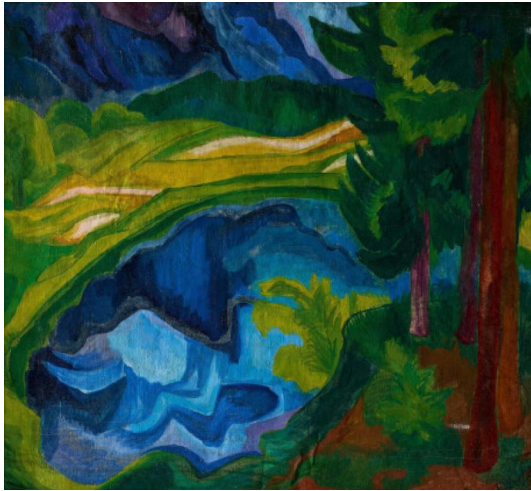

Lot 48

Auction Modern, Post War & Contemporary

Date 30.11.2022, ca. 11:05

Preview 25.11.2022 - 10:00:00 bis
28.11.2022 - 18:00:00

SCHAEFLER, FRITZ 1888 Eschau - 1954 Cologne

Title: Landschaft mit See.

Date: 1920s.

Technique: Egg tempera on canvas.

Measurement: 81 x 89.5cm.

Notation: Signed lower right: F. Schaeffler.

Frame/Pedestal: Craftman's frame.

Verso is the painting "Erblihen (kubistisch)".

We thank Dr. phil. Christiane Schmidt for the kind, scientific support.