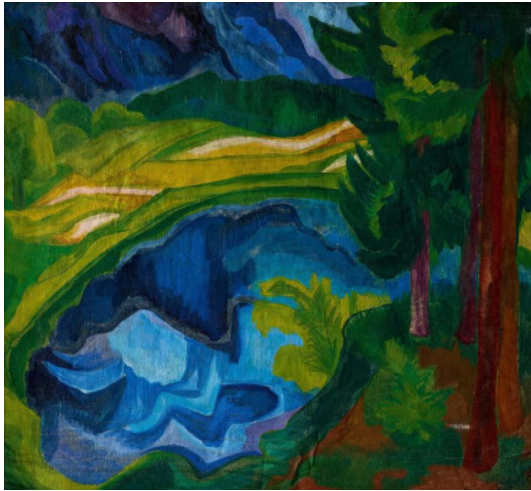

## Search 48

**Auction** Modern, Post War & Contemporary

**Date** 30.11.2022, ca. 11:05

**Preview** 25.11.2022 - 10:00:00 bis  
28.11.2022 - 18:00:00

---

SCHAEFLER, FRITZ1888 Eschau - 1954 Cologne

Title: Landschaft mit See.

Date: 1920s.

Technique: Egg tempera on canvas.

Measurement: 81 x 89.5cm.

Notation: Signed lower right: F. Schaeffler.

Frame/Pedestal: Craftman's frame.

Verso is the painting "Erblihen (kubistisch)".

We thank Dr. phil. Christiane Schmidt for the kind, scientific support.