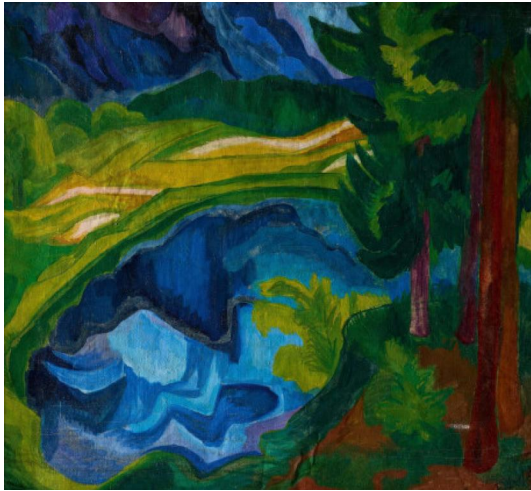

Lot 48

Auction Modern, Post War & Contemporary

Date 30.11.2022, ca. 11:05

Preview 25.11.2022 - 10:00:00 bis
28.11.2022 - 18:00:00

SCHAEFLER, FRITZ1888 Eschau - 1954 Cologne

Title: Landschaft mit See.

Date: 1920s.

Technique: Egg tempera on canvas.

Measurement: 81 x 89.5cm.

Notation: Signed lower right: F. Schaeffler.

Frame/Pedestal: Craftman's frame.

Verso is the painting "Erblihen (kubistisch)".

We thank Dr. phil. Christiane Schmidt for the kind, scientific support.